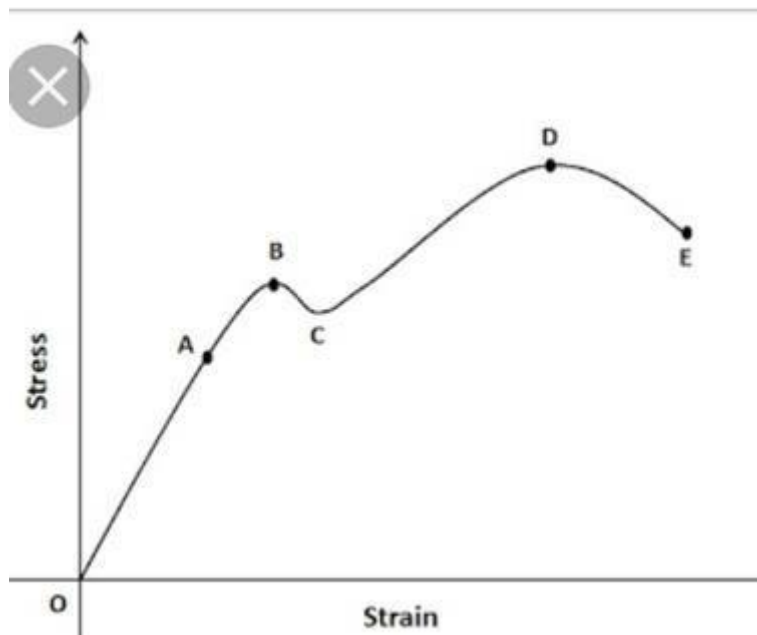

SNS COLLEGE OF ENGINEERING

Kurumbapalayam (Po), Coimbatore - 641 107

AN AUTONOMOUS INSTITUTION

Approved by AICTE, New Delhi & Affiliated to Anna University, Chennai.

Puzzle

Mention the names of the points in the diagram

Topic : Stress – Strain Diagram

Answer: